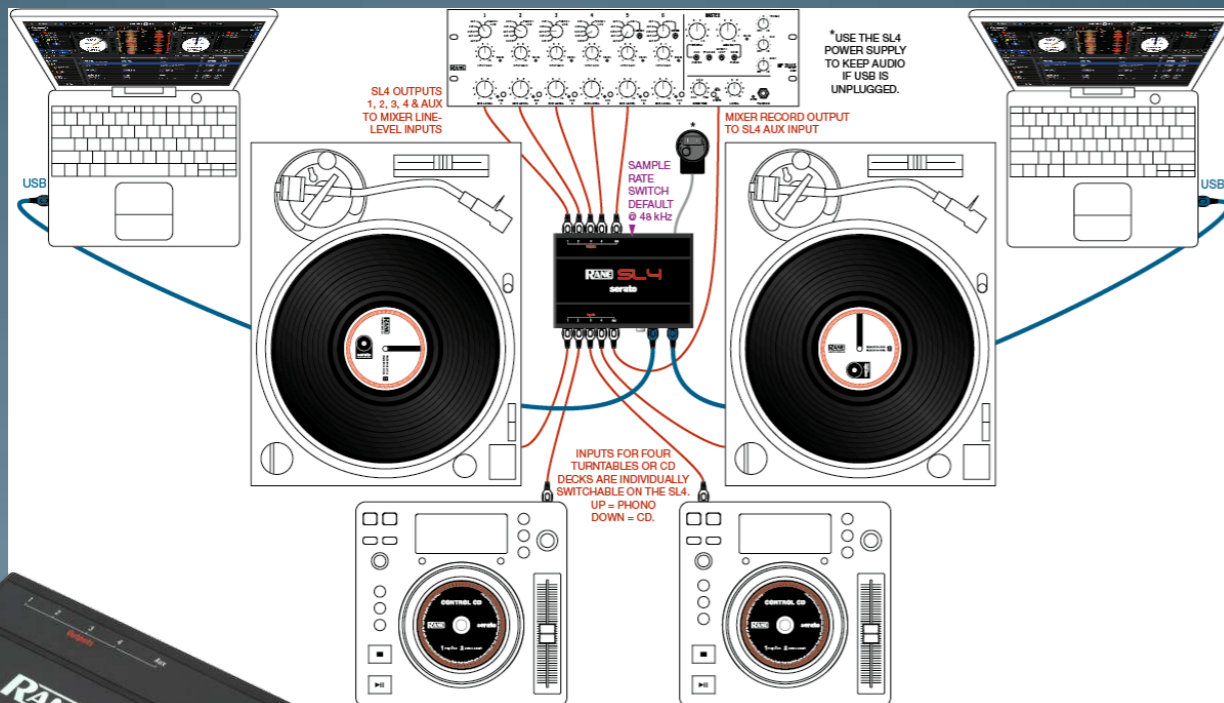

RANE

SL4

FOR SERATO

Features:

- Inputs for four turntables or CD decks, switchable in any combination.
- Two high-speed USB 2.0 ports for seamless DJ changeover and back-to-back performance.
- Aux Input for session recording or Live Feed.
- Aux Output assignable to the SP-6 Sample Player.
- 48 kHz and 96 kHz sample rate switch on the SL4 rear.
- 10-in 10-out USB sound card with any software supporting ASIO or Core Audio.
- Built in galvanic isolation for the purest audio signal.
- Four software-switchable analog Thru connections for regular vinyl or CD playback.
- Bus power from either USB port or the included external power supply.

RANE

SEVENTY-TWO

PREMIUM 2-CHANNEL MIXER WITH MULTI-TOUCH
SCREEN FOR PRO DJS AND TURNTABLISTS.

12" ACRYLIC, MOTORIZED PLATTER

8 | HOT CUE SELECTOR / SEARCH | STRIP

SOLID STEEL CHASSIS

Features:

- Full 12-inch control acrylic with motorized platter to control playback
- Traditional, familiar turntable layout—no need to learn something new
- Strip Search with 8 hot-cue-triggers access
- 5.0 kfcM high-torque motor with high/low torque adjust for more traditional setups
- Four decks of control - DJ's can use one, two or more (dependant on number of mixer channels available)
- Extreme precision—3,600 ticks of platter resolution for seamless performance
- MIDI interface via USB that can be connected to the SEVENTY-TWO or your computer
- 33 $\frac{1}{8}$ and 45 RPM platter speeds
- 8/16/50% pitch with precise dual-resolution detented slider
- Top panel rotary and traditional Motor Off switch allows classic wind-down effects
- An Official Serato Accessory - will work plug-and-play with the Rane Seventy-Two or other Serato DJ Pro supported hardware
- Reverse Function